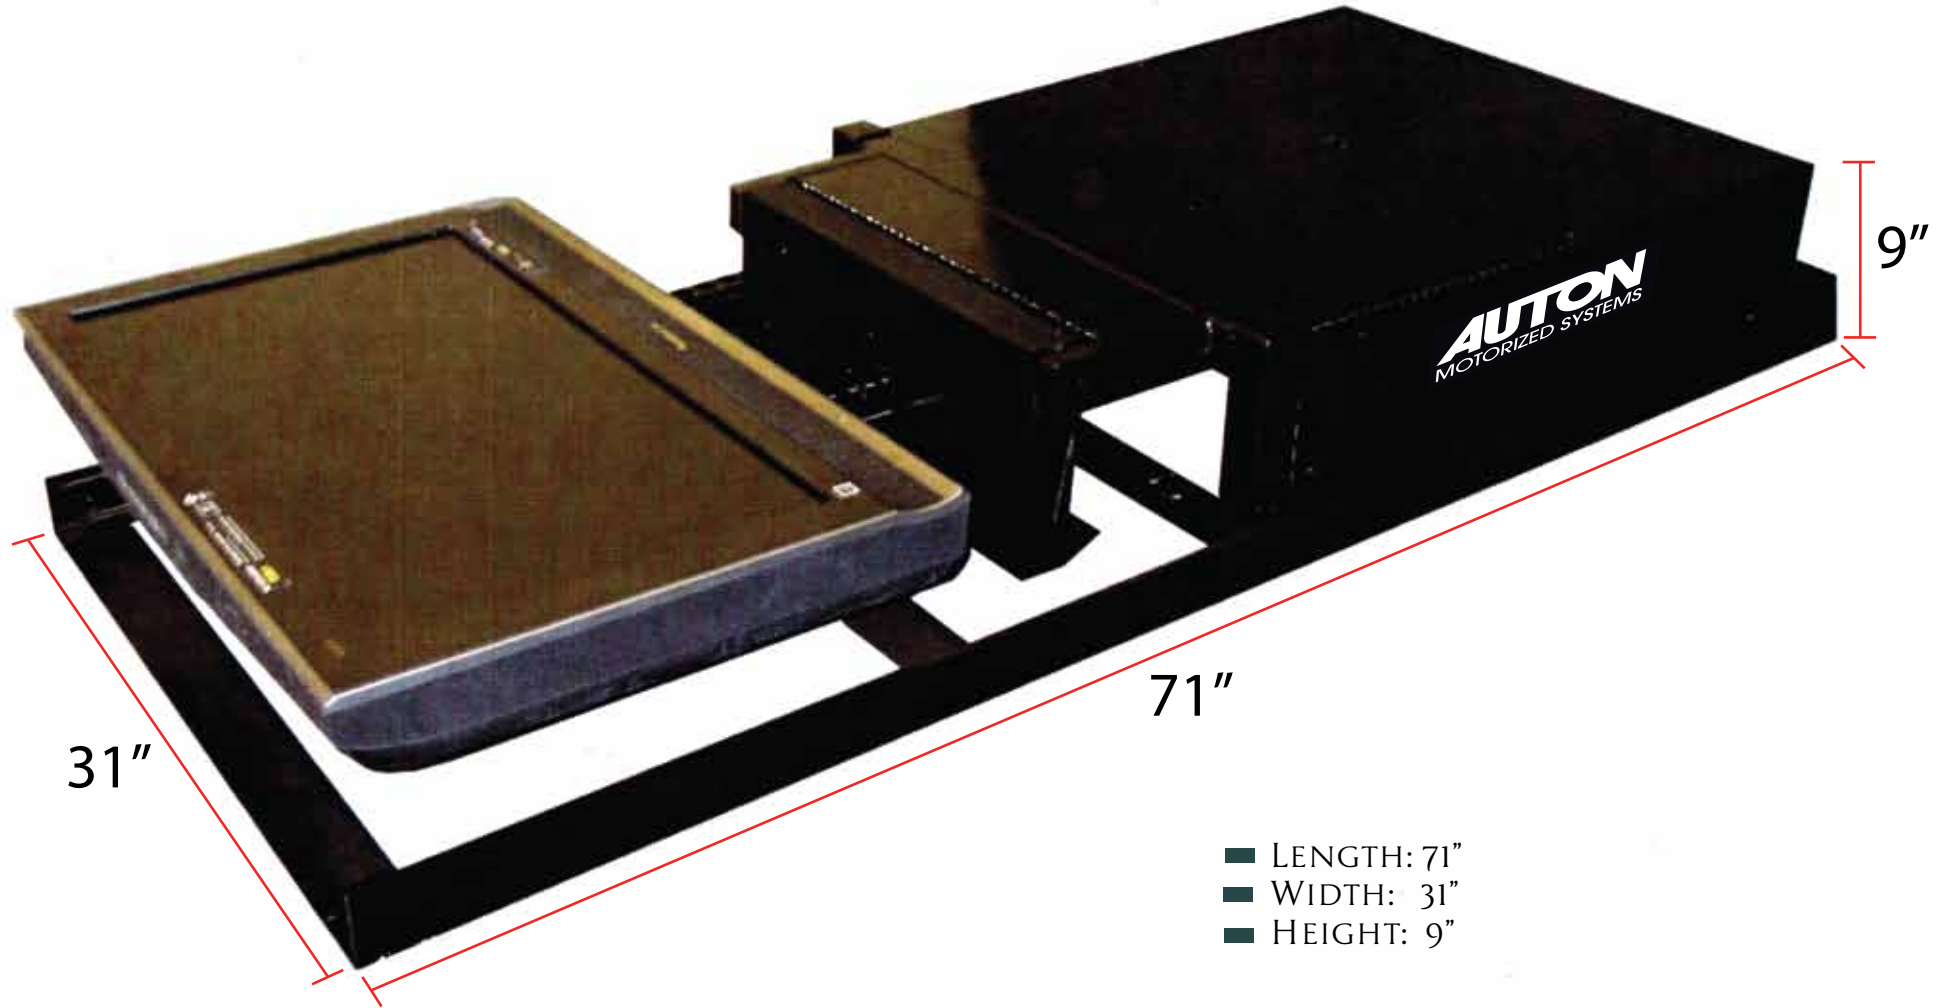

- LENGTH: 71"
- WIDTH: 31"
- HEIGHT: 9"

THE AUTHORITY IN CUSTOM MOTORIZED AV LIFT SYSTEMS.

WWW.AUTON.COM

Auton, the original innovator, has been crafting custom automated television lift solutions for high-quality, flawless design applications since 1955.
27555 Avenue Scott Valencia, California 91355 Phone: 661.257.9282 Fax: 661.295.5638 E-mail: tvlifts@auton.com