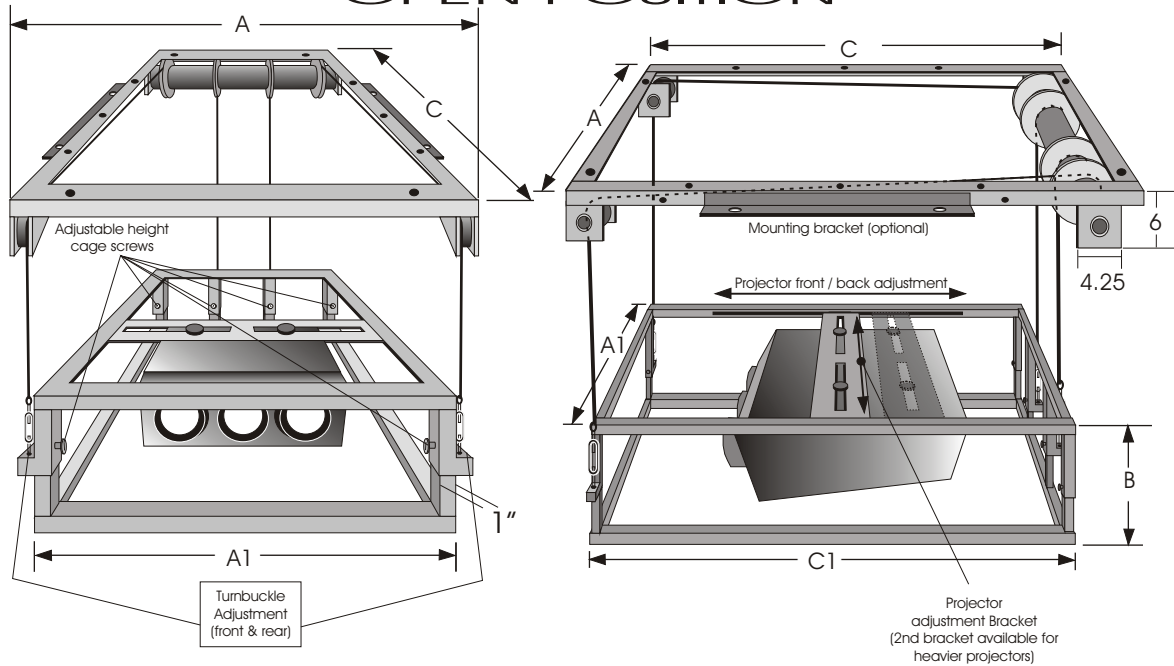

AUTON MOTORIZED LOW PROFILE CEILING DROP UNIT

CLOSED POSITION

OPEN POSITION

AUTON POP UP TV LIFTS

AUTON MOTORIZED SYSTEMS
 27555 AVENUE SCOTT
 VALENCIA, CA 91355
 661.257.9282
 FAX 661.295.5638
 BEVERLY HILLS 310.659.1718
 E-MAIL: tvlifts@auton.com
 INTERNET <http://www.auton.com>

- Since 1955
- Inventor - Rack & Pinion TV Lift
- World's Oldest & Largest Manufacturer of TV Lifts
- Ready for Quick, Easy Installation
- Welded Steel Construction for Maximum Strength
- Smooth Rack & Pinion Operation
- Optional Controllers for this Model:
 - Radio Remote (S4P-RF)
 - Infrared Remote (S4P-IR)
 - Low Voltage/Dry Contact Control (LV56)
 - Momentary Rocker Switch (RS-3MO)
 - Maintain Rocker Switch (RS-3MA)
 - Current Sensor (S4P-CS)

EFFECTIVE: June 01, 2005

ALL MEASUREMENTS IN INCHES

Model	A	B	C	A1	C1	Travel	Load Max
1001-LPCU	38	16.5	48	30	40	5 to 84	200 Lbs
CUSTOM							