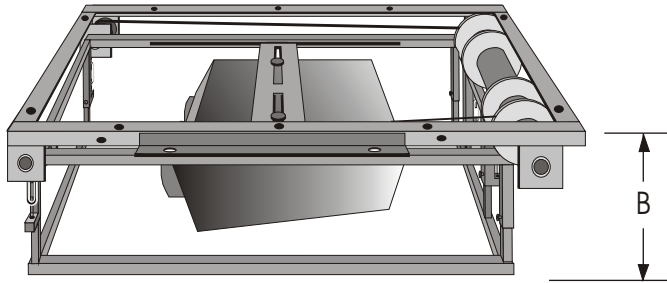

AUTON MOTORIZED LOW PROFILE CEILING DROP UNIT

CLOSED POSITION

OPEN POSITION

AUTON POP UP TV LIFTS

AUTON MOTORIZED SYSTEMS
 27555 AVENUE SCOTT
 VALENCIA, CA 91355
 661.257.9282
 FAX 661.295.5638
 BEVERLY HILLS 310.659.1718
 E-MAIL: tvlifts@auton.com
 INTERNET <http://www.auton.com>

- Since 1955
- Inventor - Rack & Pinion TV Lift
- World's Oldest & Largest Manufacturer of TV Lifts
- Ready for Quick, Easy Installation
- Welded Steel Construction for Maximum Strength
- Smooth Rack & Pinion Operation
- Optional Controllers for this Model:
 - Radio Remote (S4P-RF)
 - Infrared Remote (S4P-IR)
 - Low Voltage/Dry Contact Control (LV56)
 - Momentary Rocker Switch (RS-3MO)
 - Maintain Rocker Switch (RS-3MA)
 - Current Sensor (S4P-CS)

EFFECTIVE: June 01, 2005

ALL MEASUREMENTS IN INCHES

Model	A	B	C	A1	C1	Travel	Load Max
1001-LPCU	38	16.5	48	30	40	5 to 84	200 Lbs
CUSTOM							