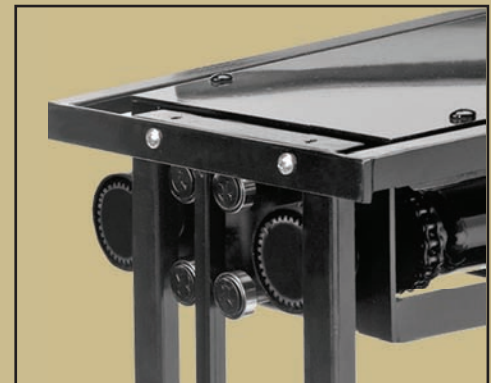

## COUNTER FLIP-UP

### SPECIFICATIONS:

- Folds to a compact 10.5 inches
- Unit raises 7 inches, then flips open to a 90 degree angle
- Accommodates screen size up to 30 inches
- Optional controllers for this model:
  - RADIO REMOTE (S4P-RF)
  - INFRARED REMOTE (S4P-IR)
  - LOW VOLTAGE/DRY CONTACT CONTROL (LV-56)
  - MOMENTARY ROCKER SWITCH (RS-3MO)
  - MAINTAIN ROCKER SWITCH (RS3-MA)
  - CURRENT SENSOR (SP4-CS)
- Quad-Gear™ engineering assures complete stability and smooth operation

### FEATURES:

- Counter lift flips up to conceal, protect and reveal your computer monitor and keyboard with the click of a button
- Maximize desk space when computer is not in use
- Hiding monitor acts as theft deterrent. Add key switch for extra security