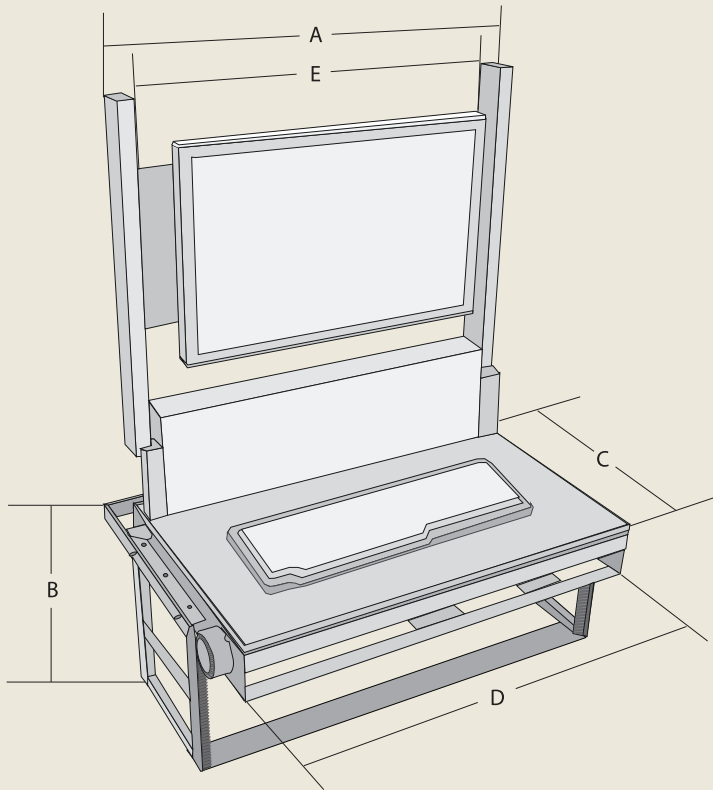

## COUNTER FLIP-UP

### SPECIFICATIONS:

- Folds to a compact 10.5 inches
- Unit raises 7 inches, then flips open to a 90 degree angle
- Accommodates screen size up to 30 inches
- Optional controllers for this model:
  - RADIO REMOTE (S4P-RF)
  - INFRARED REMOTE (S4P-IR)
  - LOW VOLTAGE/DRY CONTACT CONTROL (LV-56)
  - MOMENTARY ROCKER SWITCH (RS-3MO)
  - MAINTAIN ROCKER SWITCH (RS3-MA)
  - CURRENT SENSOR (SP4-CS)
- Quad-Gear™ engineering assures complete stability and smooth operation

### FEATURES:

- Counter lift flips up to conceal, protect and reveal your computer monitor and keyboard with the click of a button
- Maximize desk space when computer is not in use
- Hiding monitor acts as theft deterrent. Add key switch for extra security